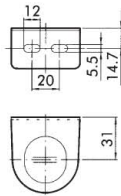

Mounting Hardware

P11

Order Code	Description	€
9200701	Mounting Bracket	3.36
9170301	Mounting Kit	3.36