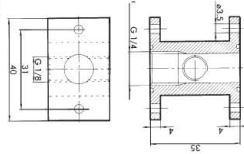

## Miniature Distribution Block

P11

Order Code	Description	€
9100401	Miniature Distribution Block	12.12